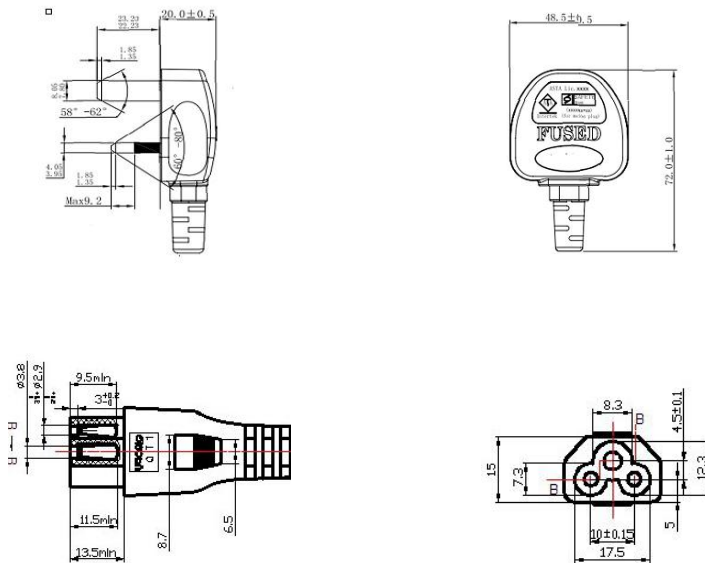

Specification:

- Plug 1: UK Moulded Plug Black
- Fuse: 5A
- Cord: 2,00mts HO5VV-F 3x0,75 black
- Connector 2: Cloverleaf (C5) black

Approvals:

Complies to:

- RoHS 2011/65/EU
- REACH 138

Packaging:

- Individually hanked
- Box Qty: 100pcs/Carton

Issue Date: 01/03/2019

Revision: B

Dimensions may differ from those shown.