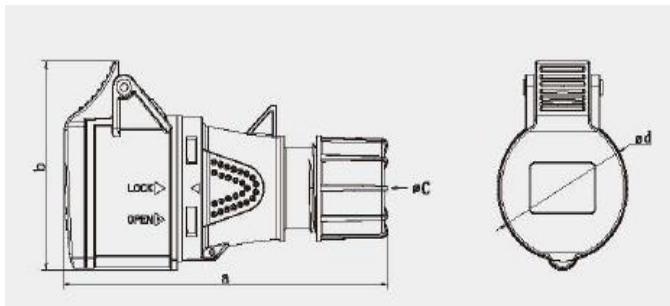

#### Dimension:

a	135
b	77
c	15.5
d	51
Cable size(mm <sup>2</sup> )	1~2.5

#### Specification:

Number of Pole: 2P+E

Rated Voltage: 110V~130V

Rated Current: 16A

IP Class: 44

Position of Earth Contact: 4H

Color: Yellow